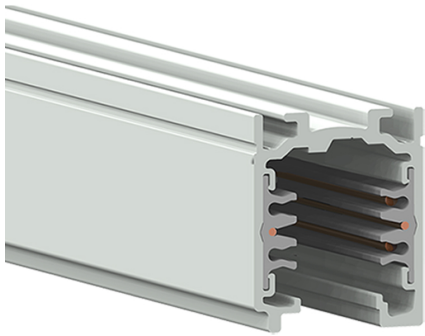

# Track 230V External three-circuit track 3000mm Black

Carlotta de Bevilacqua

## DESCRIPTION

The system is a 3 phase mixed system with two additional conductors intended to manage a general data signal (for example dali, dmx, lon, eib, etc.). The system is EN 60570 certified and its installation must be accomplished by highly qualified person. There are four possible installation systems: directly on ceiling or on wall, using the needlepoints on the track, on ceiling or on wall using a metal clip, hanging by the suspension or recessed without exceeding the maximum loads.

## DIMENSIONS

- Length: **cm 300**
- Width: **cm 31.4**
- Height: **cm 37.8**

**Accessories**

Track 230V External three-circuit track - End cap Black TK00504

Track 230V External three-circuit track - Power supply end cap Earth conductor on the left. Black TK00604