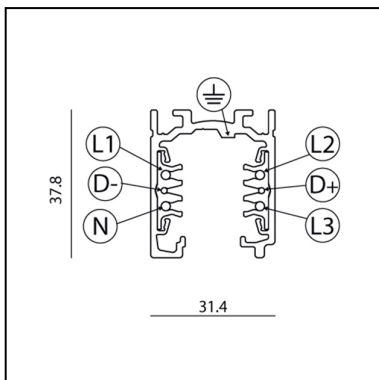

# Track 230V External three-circuit track 3000mm Black

Carlotta de Bevilacqua

## DESCRIPTION

The system is a 3 phase mixed system with two additional conductors intended to manage a general data signal (for example dali, dmx, lon, eib, etc.). The system is EN 60570 certified and its installation must be accomplished by highly qualified person. There are four possible installation systems: directly on ceiling or on wall, using the needlepoints on the track, on ceiling or on wall using a metal clip, hanging by the suspension or recessed without exceeding the maximum loads.

## DIMENSIONS

- Length: **cm 300**
- Width: **cm 31.4**
- Height: **cm 37.8**

**Accessories**

Track 230V External three-circuit track - End cap Black TK00504

Track 230V External three-circuit track - Power supply end cap Earth conductor on the left. Black TK00604

Track 230V External three-circuit track - 3-way joint Earth conductor on left. Black TK01304

Track 230V External three-circuit track - Plastic cup for steel cable Ø 1,5 mm TK20501

Track 230V External three-circuit track - Stem kit L. 1000 mm White TK20401