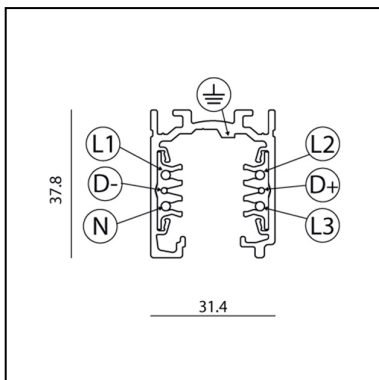

# Track 230V External three-circuit track 3000mm White

Carlotta de Bevilacqua

## DESCRIPTION

The system is a 3 phase mixed system with two additional conductors intended to manage a general data signal (for example dali, dmx, lon, eib, etc.). The system is EN 60570 certified and its installation must be accomplished by highly qualified person. There are four possible installation systems: directly on ceiling or on wall, using the needlepoints on the track, on ceiling or on wall using a metal clip, hanging by the suspension or recessed without exceeding the maximum loads.

## DIMENSIONS

- Length: **cm 300**
- Width: **cm 31.4**
- Height: **cm 37.8**

**Accessories**

Track 230V External three-circuit track - Flexible joint White TK01501

Track 230V External three-circuit track - Accessory for ceiling installation. White TK20901

Track 230V External three-circuit track - Kit suspension cables L. 5000 mm TK20300

Track 230V External three-circuit track - Plastic cup for steel cable Ø 1,5 mm TK20501

Track 230V External three-circuit track - Stem kit L. 1000 mm White TK20401