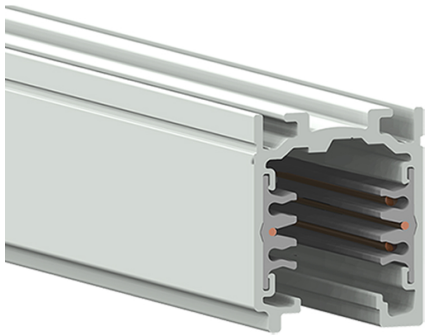

# Track 230V External three-circuit track 3000mm White

Carlotta de Bevilacqua

## DESCRIPTION

The system is a 3 phase mixed system with two additional conductors intended to manage a general data signal (for example dali, dmx, lon, eib, etc.). The system is EN 60570 certified and its installation must be accomplished by highly qualified person. There are four possible installation systems: directly on ceiling or on wall, using the needlepoints on the track, on ceiling or on wall using a metal clip, hanging by the suspension or recessed without exceeding the maximum loads.

## DIMENSIONS

- Length: **cm 300**
- Width: **cm 31.4**
- Height: **cm 37.8**

**Accessories**

Track 230V External three-circuit track - Flexible joint White TK01501

Track 230V External three-circuit track - Accessory for ceiling installation. White TK20901