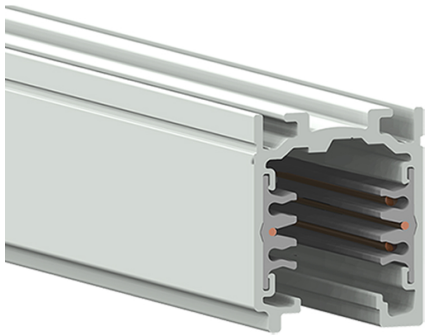

Track 230V External three-circuit track 4000mm Black

Carlotta de Bevilacqua

DESCRIPTION

The system is a 3 phase mixed system with two additional conductors intended to manage a general data signal (for example dali, dmx, lon, eib, etc.). The system is EN 60570 certified and its installation must be accomplished by highly qualified person. There are four possible installation systems: directly on ceiling or on wall, using the needlepoints on the track, on ceiling or on wall using a metal clip, hanging by the suspension or recessed without exceeding the maximum loads.

PRODUCT CODE: TK00404

FEATURES

- Article Code: **TK00404**
- Colour: **Black**
- Installation: **Track**
- Series: **Architectural Indoor**
- Environment: **Indoor**
- design by: **Carlotta de Bevilacqua**

DIMENSIONS

- Length: **cm 400**
- Width: **cm 31.4**
- Height: **cm 37.8**

Accessories

Track 230V External three-circuit track - End cap Black TK00504

Track 230V External three-circuit track - Power supply end cap Earth conductor on the left. Black TK00604

Track 230V External three-circuit track - Power supply end cap Earth conductor on the right. Black TK00704

Track 230V External three-circuit track - Kit suspension cables L. 1500 mm TK20100

Track 230V External three-circuit track - 90° joint External earth conductor. Black TK01104