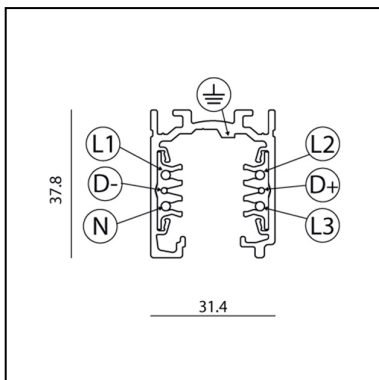

Track 230V External three-circuit track 4000mm Black

Carlotta de Bevilacqua

DESCRIPTION

The system is a 3 phase mixed system with two additional conductors intended to manage a general data signal (for example dali, dmx, lon, eib, etc.). The system is EN 60570 certified and its installation must be accomplished by highly qualified person. There are four possible installation systems: directly on ceiling or on wall, using the needlepoints on the track, on ceiling or on wall using a metal clip, hanging by the suspension or recessed without exceeding the maximum loads.

DIMENSIONS

- Length: **cm 400**
- Width: **cm 31.4**
- Height: **cm 37.8**

Accessories

Track 230V External three-circuit track - End cap Black TK00504

Track 230V External three-circuit track - Power supply end cap Earth conductor on the left. Black TK00604

Track 230V External three-circuit track - Kit suspension cables L. 3000 mm TK20200

Track 230V External three-circuit track - 3-way joint Earth conductor on right. Black TK01204

Track 230V External three-circuit track - Kit suspension cables L. 5000 mm TK20300

Track 230V External three-circuit track - 3-way joint Earth conductor on left. Black TK01304

Track 230V External three-circuit track - Plastic cup for steel cable Ø 1,5 mm TK20501

Track 230V External three-circuit track - Stem kit L. 1000 mm White TK20401