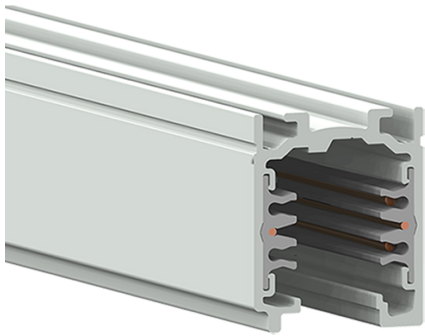

Track 230V External three-circuit track 4000mm White

Carlotta de Bevilacqua

DESCRIPTION

The system is a 3 phase mixed system with two additional conductors intended to manage a general data signal (for example dali, dmx, lon, eib, etc.). The system is EN 60570 certified and its installation must be accomplished by highly qualified person. There are four possible installation systems: directly on ceiling or on wall, using the needlepoints on the track, on ceiling or on wall using a metal clip, hanging by the suspension or recessed without exceeding the maximum loads.

PRODUCT CODE: TK00401

FEATURES

- Article Code: **TK00401**
- Colour: **White**
- Installation: **Track**
- Series: **Architectural Indoor**
- Environment: **Indoor**
- design by: **Carlotta de Bevilacqua**

DIMENSIONS

- Length: **cm 400**
- Width: **cm 31.4**
- Height: **cm 37.8**

Accessories

Track 230V External three-circuit track - Flexible joint White TK01501

Track 230V External three-circuit track - Accessory for ceiling installation. White TK20901

Track 230V External three-circuit track - Recessed joint White TK00801

Track 230V External three-circuit track - Linear joint White TK00901

Track 230V External three-circuit track - 90° joint Internal earth conductor. White TK01001