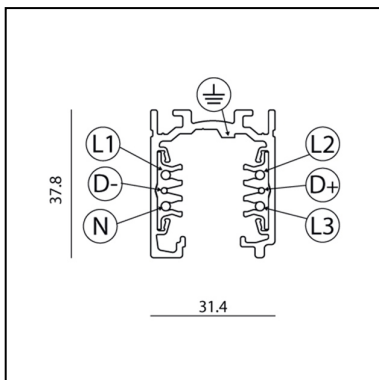

Track 230V External three-circuit track 4000mm White

Carlotta de Bevilacqua

DESCRIPTION

The system is a 3 phase mixed system with two additional conductors intended to manage a general data signal (for example dali, dmx, lon, eib, etc.). The system is EN 60570 certified and its installation must be accomplished by highly qualified person. There are four possible installation systems: directly on ceiling or on wall, using the needlepoints on the track, on ceiling or on wall using a metal clip, hanging by the suspension or recessed without exceeding the maximum loads.

DIMENSIONS

- Length: **cm 400**
- Width: **cm 31.4**
- Height: **cm 37.8**

Accessories

Track 230V External three-circuit track - Flexible joint White TK01501

Track 230V External three-circuit track - Accessory for ceiling installation. White TK20901

Track 230V External three-circuit track - Recessed joint White TK00801

Track 230V External three-circuit track - Linear joint White TK00901

Track 230V External three-circuit track - 90° joint Internal earth conductor. White TK01001

Track 230V External three-circuit track - Kit suspension cables L. 5000 mm TK20300

Track 230V External three-circuit track - Plastic cup for steel cable Ø 1,5 mm TK20501

Track 230V External three-circuit track - Stem kit L. 1000 mm White TK20401