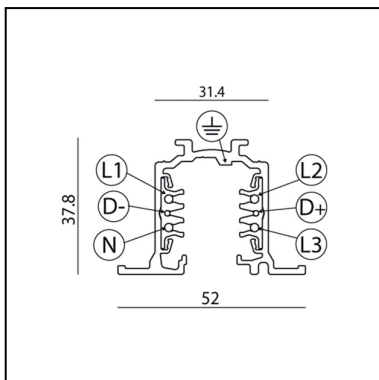

# Track 230V Recessed three-circuit track 2000mm Black

Carlotta de Bevilacqua

## DESCRIPTION

The system is a 3 phase mixed system with two additional conductors intended to manage a general data signal (for example dali, dmx, lon, eib, etc.). The system is EN 60570 certified and its installation must be accomplished by highly qualified person. There are four possible installation systems: directly on ceiling or on wall, using the needlepoints on the track, on ceiling or on wall using a metal clip, hanging by the suspension or recessed without exceeding the maximum loads.

### DIMENSIONS

- Length: **cm 200**
- Width: **cm 52**
- Height: **cm 37.8**
- Cutout Width: **cm 31.4**

**Accessories**

Track 230V Recessed three-circuit track - Power supply end cap Earth conductor on the left. Black TK10804

Track 230V Recessed three-circuit track - Power supply end cap Earth conductor on the right. Black TK10704

Accessories holder - Vector 55 AP91100

Track 230V External three-circuit track - Universal adapter 6 conductors. Black TK20704