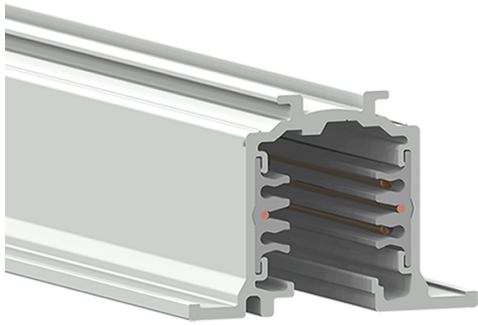

# Track 230V Recessed three-circuit track 2000mm Black

Carlotta de Bevilacqua

## DESCRIPTION

The system is a 3 phase mixed system with two additional conductors intended to manage a general data signal (for example dali, dmx, lon, eib, etc.). The system is EN 60570 certified and its installation must be accomplished by highly qualified person. There are four possible installation systems: directly on ceiling or on wall, using the needlepoints on the track, on ceiling or on wall using a metal clip, hanging by the suspension or recessed without exceeding the maximum loads.

### FEATURES

- Article Code: **TK10204**
- Colour: **Black**
- Installation: **TrackRecessed**
- Series: **Architectural Indoor**
- Environment: **Indoor**
- design by: **Carlotta de Bevilacqua**

### DIMENSIONS

- Length: **cm 200**
- Width: **cm 52**
- Height: **cm 37.8**
- Cutout Width: **cm 31.4**

**Accessories**

Track 230V Recessed three-circuit track - Power supply end cap Earth conductor on the left. Black TK10804