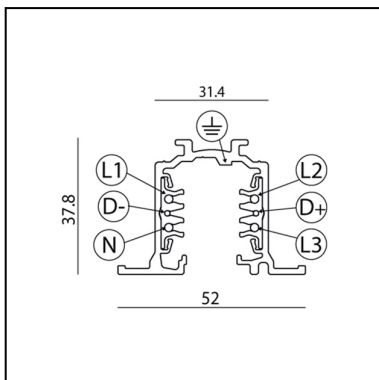

# Track 230V Recessed three-circuit track 3000mm Black

Carlotta de Bevilacqua

## DESCRIPTION

The system is a 3 phase mixed system with two additional conductors intended to manage a general data signal (for example dali, dmx, lon, eib, etc.). The system is EN 60570 certified and its installation must be accomplished by highly qualified person. There are four possible installation systems: directly on ceiling or on wall, using the needlepoints on the track, on ceiling or on wall using a metal clip, hanging by the suspension or recessed without exceeding the maximum loads.

## DIMENSIONS

- Length: **cm 300**
- Width: **cm 52**
- Height: **cm 37.8**
- Cutout Width: **cm 31.4**

**Accessories**

Track 230V Recessed three-circuit track - Power supply end cap Earth conductor on the left. Black TK10804

Track 230V Recessed three-circuit track - Power supply end cap Earth conductor on the right. Black TK10704

Accessories holder - Vector 55 AP91100

Track 230V External three-circuit track - Universal adapter 6 conductors. Black TK20704