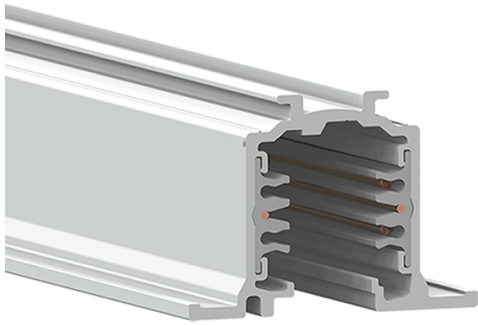

# Track 230V Recessed three-circuit track 3000mm Black

Carlotta de Bevilacqua

## DESCRIPTION

The system is a 3 phase mixed system with two additional conductors intended to manage a general data signal (for example dali, dmx, lon, eib, etc.). The system is EN 60570 certified and its installation must be accomplished by highly qualified person. There are four possible installation systems: directly on ceiling or on wall, using the needlepoints on the track, on ceiling or on wall using a metal clip, hanging by the suspension or recessed without exceeding the maximum loads.

## FEATURES

- Article Code: **TK10304**
- Colour: **Black**
- Installation: **TrackRecessed**
- Series: **Architectural Indoor**
- Environment: **Indoor**
- design by: **Carlotta de Bevilacqua**

## DIMENSIONS

- Length: **cm 300**
- Width: **cm 52**
- Height: **cm 37.8**
- Cutout Width: **cm 31.4**

**Accessories**

Track 230V Recessed three-circuit track - Power supply end cap Earth conductor on the left. Black TK10804