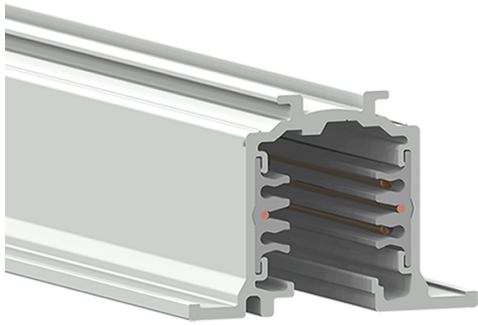

Track 230V Recessed three-circuit track 4000mm Black

Carlotta de Bevilacqua

DESCRIPTION

The system is a 3 phase mixed system with two additional conductors intended to manage a general data signal (for example dali, dmx, lon, eib, etc.). The system is EN 60570 certified and its installation must be accomplished by highly qualified person. There are four possible installation systems: directly on ceiling or on wall, using the needlepoints on the track, on ceiling or on wall using a metal clip, hanging by the suspension or recessed without exceeding the maximum loads.

PRODUCT CODE: TK10404

FEATURES

- Article Code: **TK10404**
- Colour: **Black**
- Installation: **TrackRecessed**
- Series: **Architectural Indoor**
- Environment: **Indoor**
- design by: **Carlotta de Bevilacqua**

DIMENSIONS

- Length: **cm 400**
- Width: **cm 52**
- Height: **cm 37.8**
- Cutout Width: **cm 31.4**

Accessories

Track 230V Recessed three-circuit track - Power supply end cap Earth conductor on the left. Black TK10804

Track 230V Recessed three-circuit track - Power supply end cap Earth conductor on the right. Black TK10704

Accessories holder - Vector 55 AP91100

Track 230V External three-circuit track - Universal adapter 6 conductors. Black TK20704