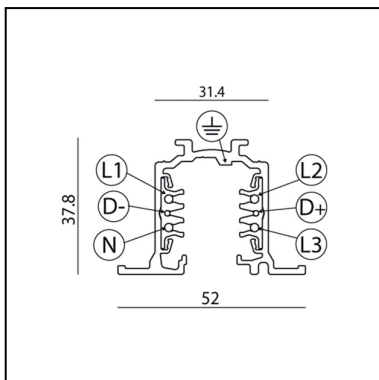

Track 230V Recessed three-circuit track 4000mm Black

Carlotta de Bevilacqua

DESCRIPTION

The system is a 3 phase mixed system with two additional conductors intended to manage a general data signal (for example dali, dmx, lon, eib, etc.). The system is EN 60570 certified and its installation must be accomplished by highly qualified person. There are four possible installation systems: directly on ceiling or on wall, using the needlepoints on the track, on ceiling or on wall using a metal clip, hanging by the suspension or recessed without exceeding the maximum loads.

PRODUCT CODE: TK10404

FEATURES

- Article Code: **TK10404**
- Colour: **Black**
- Installation: **TrackRecessed**
- Series: **Architectural Indoor**
- Environment: **Indoor**
- design by: **Carlotta de Bevilacqua**

DIMENSIONS

- Length: **cm 400**
- Width: **cm 52**
- Height: **cm 37.8**
- Cutout Width: **cm 31.4**

Accessories

Track 230V Recessed three-circuit track - Power supply end cap Earth conductor on the left. Black TK10804

Track 230V Recessed three-circuit track - Power supply end cap Earth conductor on the right. Black TK10704

Accessories holder - Vector 55 AP91100

Track 230V External three-circuit track - Universal adapter 6 conductors. Black TK20704