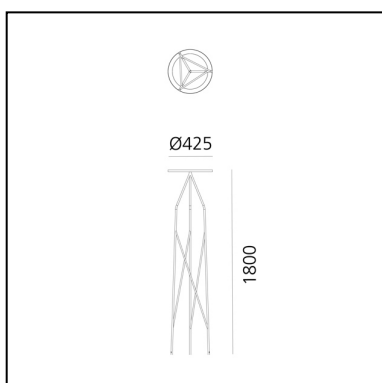

Trilix Indoor - Black

Mario Cucinella

IP44  

LUMINAIRE

- Watt: **19W**

DESCRIPTION

* The product is not yet available.

PRODUCT CODE: NEW

FEATURES

- Article Code: - - -
- Colour: **Black**
- Installation: **Floor**
- Series: **Design Collection, Novelties, Architectural**
- **Outdoor**
- design by: **Mario Cucinella**

DIMENSIONS

- Height: **cm 180**
- Diameter: **cm 42.5**