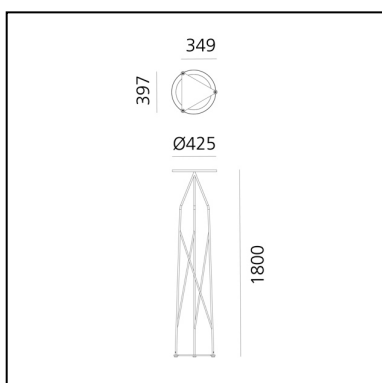

Trilix Outdoor - Black

Mario Cucinella

IP65  

LUMINAIRE

- Watt: **19W**

DESCRIPTION

* The product is not yet available.

PRODUCT CODE: NEW

FEATURES

- Article Code: - - -
- Colour: **Black**
- Installation: **Floor**
- Series: **Design Collection, Novelties, Architectural Outdoor**
- design by: **Mario Cucinella**

DIMENSIONS

- Height: **cm 180**
- Diameter: **cm 42.5**