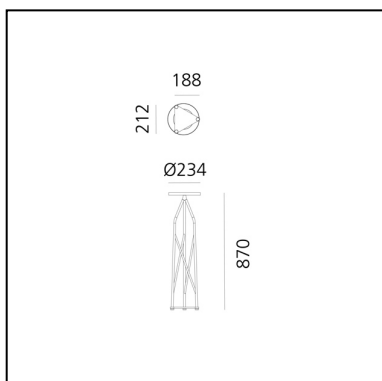

Trilix Outdoor - Bollard - Black

Mario Cucinella

DESCRIPTION

* The product is not yet available.

IP65  

PRODUCT CODE: NEW

FEATURES

- Article Code: - - -
- Colour: **Black**
- Installation: **Bollard**
- Series: **Design Collection, Novelties, Architectural Outdoor**
- design by: **Mario Cucinella**

DIMENSIONS

- Height: **cm 87**
- Diameter: **cm 23.4**

LUMINAIRE

- Watt: **10W**