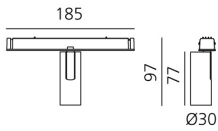

LUMINAIRE

- Watt: **6W**
- Delivered lumens output: **450lm**
- CCT: **2700K**
- CRI: **80**
- Dimmable Typology: **Dali**

Notes

For operation use only Artemide Power Supply kit.

DESCRIPTION

Four sizes with three different beam angles each (spot, flood, wide flood) obtained by means of refractive or hybrid optical units. Junction arm integrated in the spotlight's body to keep the barycentre aligned with the track and prevent any imbalance in possible suspension versions of the track. The junction allows 360° rotation and 90° tilting for maximum emission adjustment freedom.

PRODUCT CODE: AP81204

FEATURES

- Article Code: **AP81204**
- Colour: **Black**
- Installation: **TrackProjector**
- Series: **Architectural Indoor**
- Environment: **Indoor**
- design by: **Carlotta de Bevilacqua**

DIMENSIONS

- Height: **cm 9.7**
- Diameter: **cm 3**
- Base Length: **cm 18.5**
- Inclination: **-90+90**
- Rotation: **360°**

SOURCES INCLUDED

- Category: **Led**
- Number: **1**
- Watt: **6W**
- Color temperature (K): **2700K**
- CRI: **80**
- Color Tolerance: **MacAdam 3SDCM**
- Service Life: **L90(10K) 60500h**