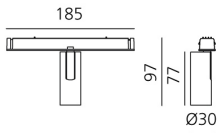

Vector Magnetic 30 - 24° 2700K DALI Brushed copper

Carlotta de Bevilacqua

IP20   Dimmerable: 

LUMINAIRE

- Watt: **6W**
- Delivered lumens output: **450lm**
- CCT: **2700K**
- CRI: **80**
- Dimmable Typology: **Dali**

Notes

For operation use only Artemide Power Supply kit.

DESCRIPTION

Four sizes with three different beam angles each (spot, flood, wide flood) obtained by means of refractive or hybrid optical units. Junction arm integrated in the spotlight's body to keep the barycentre aligned with the track and prevent any imbalance in possible suspension versions of the track. The junction allows 360° rotation and 90° tilting for maximum emission adjustment freedom.

DIMENSIONS

- Height: **cm 9.7**
- Diameter: **cm 3**
- Base Length: **cm 18.5**
- Inclination: **-90+90**
- Rotation: **360°**

SOURCES INCLUDED

- Category: **Led**
- Number: **1**
- Watt: **6W**
- Color temperature (K): **2700K**
- CRI: **80**
- Color Tolerance: **MacAdam 3SDCM**
- Service Life: **L90(10K) 60500h**