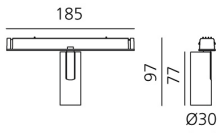

Vector Magnetic 30 - 24° 2700K DALI Brushed silver

Carlotta de Bevilacqua

IP20   Dimmerable: 

LUMINAIRE

- Watt: **6W**
- Delivered lumens output: **450lm**
- CCT: **2700K**
- CRI: **80**
- Dimmable Typology: **Dali**

Notes

For operation use only Artemide Power Supply kit.

DESCRIPTION

Four sizes with three different beam angles each (spot, flood, wide flood) obtained by means of refractive or hybrid optical units. Junction arm integrated in the spotlight's body to keep the barycentre aligned with the track and prevent any imbalance in possible suspension versions of the track. The junction allows 360° rotation and 90° tilting for maximum emission adjustment freedom.

DIMENSIONS

- Height: **cm 9.7**
- Diameter: **cm 3**
- Base Length: **cm 18.5**
- Inclination: **-90+90**
- Rotation: **360°**

SOURCES INCLUDED

- Category: **Led**
- Number: **1**
- Watt: **6W**
- Color temperature (K): **2700K**
- CRI: **80**
- Color Tolerance: **MacAdam 3SDCM**
- Service Life: **L90(10K) 60500h**