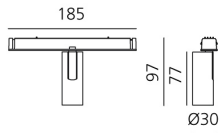

Vector Magnetic 30 - 24° 2700K DALI White

Carlotta de Bevilacqua

IP20   Dimmerable: 

LUMINAIRE

- Watt: **6W**
- Delivered lumens output: **450lm**
- CCT: **2700K**
- CRI: **80**
- Dimmable Typology: **Dali**

Notes

For operation use only Artemide Power Supply kit.

DESCRIPTION

Four sizes with three different beam angles each (spot, flood, wide flood) obtained by means of refractive or hybrid optical units. Junction arm integrated in the spotlight's body to keep the barycentre aligned with the track and prevent any imbalance in possible suspension versions of the track. The junction allows 360° rotation and 90° tilting for maximum emission adjustment freedom.

DIMENSIONS

- Height: **cm 9.7**
- Diameter: **cm 3**
- Base Length: **cm 18.5**
- Inclination: **-90+90**
- Rotation: **360°**

SOURCES INCLUDED

- Category: **Led**
- Number: **1**
- Watt: **6W**
- Color temperature (K): **2700K**
- CRI: **80**
- Color Tolerance: **MacAdam 3SDCM**
- Service Life: **L90(10K) 60500h**