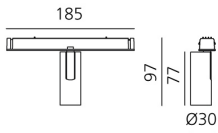

Vector Magnetic 30 - 24° 3000K DALI Brushed bronze

Carlotta de Bevilacqua

IP20   Dimmerable: 

LUMINAIRE

- Watt: **6W**
- Delivered lumens output: **450lm**
- CCT: **3000K**
- CRI: **80**
- Dimmable Typology: **Dali**

Notes

For operation use only Artemide Power Supply kit.

DESCRIPTION

Four sizes with three different beam angles each (spot, flood, wide flood) obtained by means of refractive or hybrid optical units. Junction arm integrated in the spotlight's body to keep the barycentre aligned with the track and prevent any imbalance in possible suspension versions of the track. The junction allows 360° rotation and 90° tilting for maximum emission adjustment freedom.

DIMENSIONS

- Height: **cm 9.7**
- Diameter: **cm 3**
- Base Length: **cm 18.5**
- Inclination: **-90+90**
- Rotation: **360°**

SOURCES INCLUDED

- Category: **Led**
- Number: **1**
- Watt: **6W**
- Color temperature (K): **3000K**
- CRI: **80**
- Color Tolerance: **MacAdam 3SDCM**
- Service Life: **L90 (10K) 60500h**