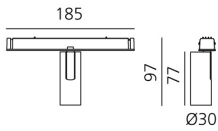

Vector Magnetic 30 - 24° 3000K DALI Brushed silver

Carlotta de Bevilacqua

IP20   Dimmerable: 

LUMINAIRE

- Watt: **6W**
- Delivered lumens output: **450lm**
- CCT: **3000K**
- CRI: **80**
- Dimmable Typology: **Dali**

Notes

For operation use only Artemide Power Supply kit.

DESCRIPTION

Four sizes with three different beam angles each (spot, flood, wide flood) obtained by means of refractive or hybrid optical units. Junction arm integrated in the spotlight's body to keep the barycentre aligned with the track and prevent any imbalance in possible suspension versions of the track. The junction allows 360° rotation and 90° tilting for maximum emission adjustment freedom.

DIMENSIONS

- Height: **cm 9.7**
- Diameter: **cm 3**
- Base Length: **cm 18.5**
- Inclination: **-90+90**
- Rotation: **360°**

SOURCES INCLUDED

- Category: **Led**
- Number: **1**
- Watt: **6W**
- Color temperature (K): **3000K**
- CRI: **80**
- Color Tolerance: **MacAdam 3SDCM**
- Service Life: **L90 (10K) 60500h**