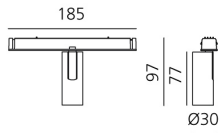

Vector Magnetic 30 - 24° 3000K DALI White

Carlotta de Bevilacqua

IP20   Dimmerable: 

LUMINAIRE

- Watt: **6W**
- Delivered lumens output: **450lm**
- CCT: **3000K**
- CRI: **80**
- Dimmable Typology: **Dali**

Notes

For operation use only Artemide Power Supply kit.

DESCRIPTION

Four sizes with three different beam angles each (spot, flood, wide flood) obtained by means of refractive or hybrid optical units. Junction arm integrated in the spotlight's body to keep the barycentre aligned with the track and prevent any imbalance in possible suspension versions of the track. The junction allows 360° rotation and 90° tilting for maximum emission adjustment freedom.

DIMENSIONS

- Height: **cm 9.7**
- Diameter: **cm 3**
- Base Length: **cm 18.5**
- Inclination: **-90+90**
- Rotation: **360°**

SOURCES INCLUDED

- Category: **Led**
- Number: **1**
- Watt: **6W**
- Color temperature (K): **3000K**
- CRI: **80**
- Color Tolerance: **MacAdam 3SDCM**
- Service Life: **L90 (10K) 60500h**