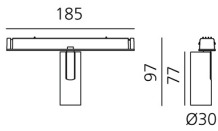

Vector Magnetic 30 - 24° 4000K DALI Black

Carlotta de Bevilacqua

IP20   Dimmerable: 

LUMINAIRE

- Watt: **6W**
- Delivered lumens output: **450lm**
- CCT: **4000K**
- CRI: **80**
- Dimmable Typology: **Dali**

Notes

For operation use only Artemide Power Supply kit.

DESCRIPTION

Four sizes with three different beam angles each (spot, flood, wide flood) obtained by means of refractive or hybrid optical units. Junction arm integrated in the spotlight's body to keep the barycentre aligned with the track and prevent any imbalance in possible suspension versions of the track. The junction allows 360° rotation and 90° tilting for maximum emission adjustment freedom.

DIMENSIONS

- Height: **cm 9.7**
- Diameter: **cm 3**
- Base Length: **cm 18.5**
- Inclination: **-90+90**
- Rotation: **360°**

SOURCES INCLUDED

- Category: **Led**
- Number: **1**
- Watt: **6W**
- Color temperature (K): **4000K**
- CRI: **80**
- Color Tolerance: **MacAdam 3SDCM**
- Service Life: **L90 (10K) 60500h**