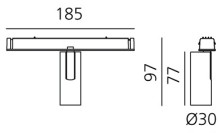

Vector Magnetic 30 - 24° 4000K DALI Brushed copper

Carlotta de Bevilacqua

IP20   Dimmerable: 

LUMINAIRE

- Watt: **6W**
- Delivered lumens output: **450lm**
- CCT: **4000K**
- CRI: **80**
- Dimmable Typology: **Dali**

Notes

For operation use only Artemide Power Supply kit.

DESCRIPTION

Four sizes with three different beam angles each (spot, flood, wide flood) obtained by means of refractive or hybrid optical units. Junction arm integrated in the spotlight's body to keep the barycentre aligned with the track and prevent any imbalance in possible suspension versions of the track. The junction allows 360° rotation and 90° tilting for maximum emission adjustment freedom.

DIMENSIONS

- Height: **cm 9.7**
- Diameter: **cm 3**
- Base Length: **cm 18.5**
- Inclination: **-90+90**
- Rotation: **360°**

SOURCES INCLUDED

- Category: **Led**
- Number: **1**
- Watt: **6W**
- Color temperature (K): **4000K**
- CRI: **80**
- Color Tolerance: **MacAdam 3SDCM**
- Service Life: **L90 (10K) 60500h**