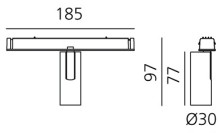

Vector Magnetic 30 - 24° 4000K DALI Brushed silver

Carlotta de Bevilacqua

IP20   Dimmerable: 

LUMINAIRE

- Watt: **6W**
- Delivered lumens output: **450lm**
- CCT: **4000K**
- CRI: **80**
- Dimmable Typology: **Dali**

Notes

For operation use only Artemide Power Supply kit.

DESCRIPTION

Four sizes with three different beam angles each (spot, flood, wide flood) obtained by means of refractive or hybrid optical units. Junction arm integrated in the spotlight's body to keep the barycentre aligned with the track and prevent any imbalance in possible suspension versions of the track. The junction allows 360° rotation and 90° tilting for maximum emission adjustment freedom.

DIMENSIONS

- Height: **cm 9.7**
- Diameter: **cm 3**
- Base Length: **cm 18.5**
- Inclination: **-90+90**
- Rotation: **360°**

SOURCES INCLUDED

- Category: **Led**
- Number: **1**
- Watt: **6W**
- Color temperature (K): **4000K**
- CRI: **80**
- Color Tolerance: **MacAdam 3SDCM**
- Service Life: **L90 (10K) 60500h**