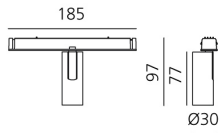

Vector Magnetic 30 - 24° 4000K DALI White

Carlotta de Bevilacqua

IP20   Dimmerable: 

LUMINAIRE

- Watt: **6W**
- Delivered lumens output: **450lm**
- CCT: **4000K**
- CRI: **80**
- Dimmable Typology: **Dali**

Notes

For operation use only Artemide Power Supply kit.

DESCRIPTION

Four sizes with three different beam angles each (spot, flood, wide flood) obtained by means of refractive or hybrid optical units. Junction arm integrated in the spotlight's body to keep the barycentre aligned with the track and prevent any imbalance in possible suspension versions of the track. The junction allows 360° rotation and 90° tilting for maximum emission adjustment freedom.

DIMENSIONS

- Height: **cm 9.7**
- Diameter: **cm 3**
- Base Length: **cm 18.5**
- Inclination: **-90+90**
- Rotation: **360°**

SOURCES INCLUDED

- Category: **Led**
- Number: **1**
- Watt: **6W**
- Color temperature (K): **4000K**
- CRI: **80**
- Color Tolerance: **MacAdam 3SDCM**
- Service Life: **L90 (10K) 60500h**