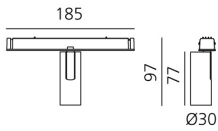

Vector Magnetic 30 - 40° 2700K DALI Black

Carlotta de Bevilacqua

IP20   Dimmerable: 

LUMINAIRE

- Watt: **6W**
- Delivered lumens output: **425lm**
- CCT: **2700K**
- CRI: **80**
- Dimmable Typology: **Dali**

Notes

For operation use only Artemide Power Supply kit.

DESCRIPTION

Four sizes with three different beam angles each (spot, flood, wide flood) obtained by means of refractive or hybrid optical units. Junction arm integrated in the spotlight's body to keep the barycentre aligned with the track and prevent any imbalance in possible suspension versions of the track. The junction allows 360° rotation and 90° tilting for maximum emission adjustment freedom.

DIMENSIONS

- Height: **cm 9.7**
- Diameter: **cm 3**
- Base Length: **cm 18.5**
- Inclination: **-90+90**
- Rotation: **360°**

SOURCES INCLUDED

- Category: **Led**
- Number: **1**
- Watt: **6W**
- Color temperature (K): **2700K**
- CRI: **80**
- Color Tolerance: **MacAdam 3SDCM**
- Service Life: **L90(10K) 60500h**