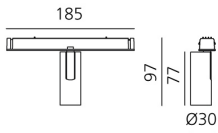

Vector Magnetic 30 - 40° 2700K DALI Brushed bronze

Carlotta de Bevilacqua

IP20   Dimmerable: 

LUMINAIRE

- Watt: **6W**
- Delivered lumens output: **425lm**
- CCT: **2700K**
- CRI: **80**
- Dimmable Typology: **Dali**

Notes

For operation use only Artemide Power Supply kit.

DESCRIPTION

Four sizes with three different beam angles each (spot, flood, wide flood) obtained by means of refractive or hybrid optical units. Junction arm integrated in the spotlight's body to keep the barycentre aligned with the track and prevent any imbalance in possible suspension versions of the track. The junction allows 360° rotation and 90° tilting for maximum emission adjustment freedom.

DIMENSIONS

- Height: **cm 9.7**
- Diameter: **cm 3**
- Base Length: **cm 18.5**
- Inclination: **-90+90**
- Rotation: **360°**

SOURCES INCLUDED

- Category: **Led**
- Number: **1**
- Watt: **6W**
- Color temperature (K): **2700K**
- CRI: **80**
- Color Tolerance: **MacAdam 3SDCM**
- Service Life: **L90(10K) 60500h**