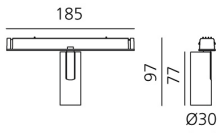

Vector Magnetic 30 - 40° 2700K DALI Brushed copper

Carlotta de Bevilacqua

IP20   Dimmerable: 

LUMINAIRE

- Watt: **6W**
- Delivered lumens output: **425lm**
- CCT: **2700K**
- CRI: **80**
- Dimmable Typology: **Dali**

Notes

For operation use only Artemide Power Supply kit.

DESCRIPTION

Four sizes with three different beam angles each (spot, flood, wide flood) obtained by means of refractive or hybrid optical units. Junction arm integrated in the spotlight's body to keep the barycentre aligned with the track and prevent any imbalance in possible suspension versions of the track. The junction allows 360° rotation and 90° tilting for maximum emission adjustment freedom.

DIMENSIONS

- Height: **cm 9.7**
- Diameter: **cm 3**
- Base Length: **cm 18.5**
- Inclination: **-90+90**
- Rotation: **360°**

SOURCES INCLUDED

- Category: **Led**
- Number: **1**
- Watt: **6W**
- Color temperature (K): **2700K**
- CRI: **80**
- Color Tolerance: **MacAdam 3SDCM**
- Service Life: **L90(10K) 60500h**