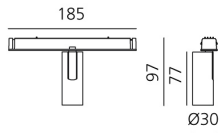

Vector Magnetic 30 - 40° 2700K DALI Brushed silver

Carlotta de Bevilacqua

IP20   Dimmerable: 

LUMINAIRE

- Watt: **6W**
- Delivered lumens output: **425lm**
- CCT: **2700K**
- CRI: **80**
- Dimmable Typology: **Dali**

Notes

For operation use only Artemide Power Supply kit.

DESCRIPTION

Four sizes with three different beam angles each (spot, flood, wide flood) obtained by means of refractive or hybrid optical units. Junction arm integrated in the spotlight's body to keep the barycentre aligned with the track and prevent any imbalance in possible suspension versions of the track. The junction allows 360° rotation and 90° tilting for maximum emission adjustment freedom.

DIMENSIONS

- Height: **cm 9.7**
- Diameter: **cm 3**
- Base Length: **cm 18.5**
- Inclination: **-90+90**
- Rotation: **360°**

SOURCES INCLUDED

- Category: **Led**
- Number: **1**
- Watt: **6W**
- Color temperature (K): **2700K**
- CRI: **80**
- Color Tolerance: **MacAdam 3SDCM**
- Service Life: **L90(10K) 60500h**