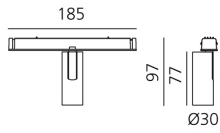

LUMINAIRE

- Watt: **6W**
- Delivered lumens output: **425lm**
- CCT: **2700K**
- CRI: **80**
- Dimmable Typology: **Dali**

Notes

For operation use only Artemide Power Supply kit.

DESCRIPTION

Four sizes with three different beam angles each (spot, flood, wide flood) obtained by means of refractive or hybrid optical units. Junction arm integrated in the spotlight's body to keep the barycentre aligned with the track and prevent any imbalance in possible suspension versions of the track. The junction allows 360° rotation and 90° tilting for maximum emission adjustment freedom.

PRODUCT CODE: AP81301

FEATURES

- Article Code: **AP81301**
- Colour: **White**
- Installation: **TrackProjector**
- Series: **Architectural Indoor**
- Environment: **Indoor**
- design by: **Carlotta de Bevilacqua**

DIMENSIONS

- Height: **cm 9.7**
- Diameter: **cm 3**
- Base Length: **cm 18.5**
- Inclination: **-90+90**
- Rotation: **360°**

SOURCES INCLUDED

- Category: **Led**
- Number: **1**
- Watt: **6W**
- Color temperature (K): **2700K**
- CRI: **80**
- Color Tolerance: **MacAdam 3SDCM**
- Service Life: **L90(10K) 60500h**