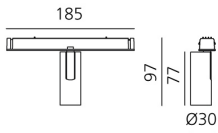

Vector Magnetic 30 - 40° 3000K DALI Brushed copper

Carlotta de Bevilacqua

IP20   Dimmerable: 

LUMINAIRE

- Watt: **6W**
- Delivered lumens output: **425lm**
- CCT: **3000K**
- CRI: **80**
- Dimmable Typology: **Dali**

Notes

For operation use only Artemide Power Supply kit.

DESCRIPTION

Four sizes with three different beam angles each (spot, flood, wide flood) obtained by means of refractive or hybrid optical units. Junction arm integrated in the spotlight's body to keep the barycentre aligned with the track and prevent any imbalance in possible suspension versions of the track. The junction allows 360° rotation and 90° tilting for maximum emission adjustment freedom.

DIMENSIONS

- Height: **cm 9.7**
- Diameter: **cm 3**
- Base Length: **cm 18.5**
- Inclination: **-90+90**
- Rotation: **360°**

SOURCES INCLUDED

- Category: **Led**
- Number: **1**
- Watt: **6W**
- Color temperature (K): **3000K**
- CRI: **80**
- Color Tolerance: **MacAdam 3SDCM**
- Service Life: **L90 (10K) 60500h**