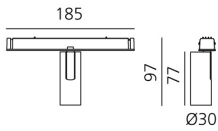

Vector Magnetic 30 - 40° 3000K DALI Brushed silver

Carlotta de Bevilacqua

IP20   Dimmerable: 

LUMINAIRE

- Watt: **6W**
- Delivered lumens output: **425lm**
- CCT: **3000K**
- CRI: **80**
- Dimmable Typology: **Dali**

Notes

For operation use only Artemide Power Supply kit.

DESCRIPTION

Four sizes with three different beam angles each (spot, flood, wide flood) obtained by means of refractive or hybrid optical units. Junction arm integrated in the spotlight's body to keep the barycentre aligned with the track and prevent any imbalance in possible suspension versions of the track. The junction allows 360° rotation and 90° tilting for maximum emission adjustment freedom.

DIMENSIONS

- Height: **cm 9.7**
- Diameter: **cm 3**
- Base Length: **cm 18.5**
- Inclination: **-90+90**
- Rotation: **360°**

SOURCES INCLUDED

- Category: **Led**
- Number: **1**
- Watt: **6W**
- Color temperature (K): **3000K**
- CRI: **80**
- Color Tolerance: **MacAdam 3SDCM**
- Service Life: **L90 (10K) 60500h**