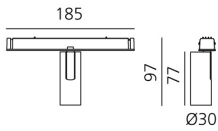

Vector Magnetic 30 - 40° 4000K DALI Black

Carlotta de Bevilacqua

IP20   Dimmerable: 

LUMINAIRE

- Watt: **6W**
- Delivered lumens output: **425lm**
- CCT: **4000K**
- CRI: **80**
- Dimmable Typology: **Dali**

Notes

For operation use only Artemide Power Supply kit.

DESCRIPTION

Four sizes with three different beam angles each (spot, flood, wide flood) obtained by means of refractive or hybrid optical units. Junction arm integrated in the spotlight's body to keep the barycentre aligned with the track and prevent any imbalance in possible suspension versions of the track. The junction allows 360° rotation and 90° tilting for maximum emission adjustment freedom.

DIMENSIONS

- Height: **cm 9.7**
- Diameter: **cm 3**
- Base Length: **cm 18.5**
- Inclination: **-90+90**
- Rotation: **360°**

SOURCES INCLUDED

- Category: **Led**
- Number: **1**
- Watt: **6W**
- Color temperature (K): **4000K**
- CRI: **80**
- Color Tolerance: **MacAdam 3SDCM**
- Service Life: **L90 (10K) 60500h**