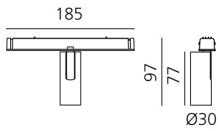

Vector Magnetic 30 - 40° 4000K DALI Brushed bronze

Carlotta de Bevilacqua

IP20   Dimmerable: 

LUMINAIRE

- Watt: **6W**
- Delivered lumens output: **425lm**
- CCT: **4000K**
- CRI: **80**
- Dimmable Typology: **Dali**

Notes

For operation use only Artemide Power Supply kit.

DESCRIPTION

Four sizes with three different beam angles each (spot, flood, wide flood) obtained by means of refractive or hybrid optical units. Junction arm integrated in the spotlight's body to keep the barycentre aligned with the track and prevent any imbalance in possible suspension versions of the track. The junction allows 360° rotation and 90° tilting for maximum emission adjustment freedom.

DIMENSIONS

- Height: **cm 9.7**
- Diameter: **cm 3**
- Base Length: **cm 18.5**
- Inclination: **-90+90**
- Rotation: **360°**

SOURCES INCLUDED

- Category: **Led**
- Number: **1**
- Watt: **6W**
- Color temperature (K): **4000K**
- CRI: **80**
- Color Tolerance: **MacAdam 3SDCM**
- Service Life: **L90 (10K) 60500h**