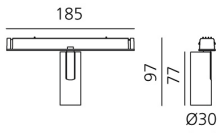

Vector Magnetic 30 - 40° 4000K DALI Brushed copper

Carlotta de Bevilacqua

IP20   Dimmerable: 

LUMINAIRE

- Watt: **6W**
- Delivered lumens output: **425lm**
- CCT: **4000K**
- CRI: **80**
- Dimmable Typology: **Dali**

Notes

For operation use only Artemide Power Supply kit.

DESCRIPTION

Four sizes with three different beam angles each (spot, flood, wide flood) obtained by means of refractive or hybrid optical units. Junction arm integrated in the spotlight's body to keep the barycentre aligned with the track and prevent any imbalance in possible suspension versions of the track. The junction allows 360° rotation and 90° tilting for maximum emission adjustment freedom.

DIMENSIONS

- Height: **cm 9.7**
- Diameter: **cm 3**
- Base Length: **cm 18.5**
- Inclination: **-90+90**
- Rotation: **360°**

SOURCES INCLUDED

- Category: **Led**
- Number: **1**
- Watt: **6W**
- Color temperature (K): **4000K**
- CRI: **80**
- Color Tolerance: **MacAdam 3SDCM**
- Service Life: **L90 (10K) 60500h**