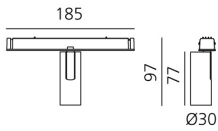

Vector Magnetic 30 - 40° 4000K DALI Brushed silver

Carlotta de Bevilacqua

IP20   Dimmerable: 

LUMINAIRE

- Watt: **6W**
- Delivered lumens output: **425lm**
- CCT: **4000K**
- CRI: **80**
- Dimmable Typology: **Dali**

Notes

For operation use only Artemide Power Supply kit.

DESCRIPTION

Four sizes with three different beam angles each (spot, flood, wide flood) obtained by means of refractive or hybrid optical units. Junction arm integrated in the spotlight's body to keep the barycentre aligned with the track and prevent any imbalance in possible suspension versions of the track. The junction allows 360° rotation and 90° tilting for maximum emission adjustment freedom.

DIMENSIONS

- Height: **cm 9.7**
- Diameter: **cm 3**
- Base Length: **cm 18.5**
- Inclination: **-90+90**
- Rotation: **360°**

SOURCES INCLUDED

- Category: **Led**
- Number: **1**
- Watt: **6W**
- Color temperature (K): **4000K**
- CRI: **80**
- Color Tolerance: **MacAdam 3SDCM**
- Service Life: **L90 (10K) 60500h**