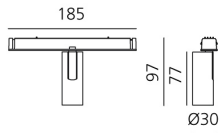

Vector Magnetic 30 - 40° 4000K DALI White

Carlotta de Bevilacqua

IP20   Dimmerable: 

LUMINAIRE

- Watt: **6W**
- Delivered lumens output: **425lm**
- CCT: **4000K**
- CRI: **80**
- Dimmable Typology: **Dali**

Notes

For operation use only Artemide Power Supply kit.

DESCRIPTION

Four sizes with three different beam angles each (spot, flood, wide flood) obtained by means of refractive or hybrid optical units. Junction arm integrated in the spotlight's body to keep the barycentre aligned with the track and prevent any imbalance in possible suspension versions of the track. The junction allows 360° rotation and 90° tilting for maximum emission adjustment freedom.

DIMENSIONS

- Height: **cm 9.7**
- Diameter: **cm 3**
- Base Length: **cm 18.5**
- Inclination: **-90+90**
- Rotation: **360°**

SOURCES INCLUDED

- Category: **Led**
- Number: **1**
- Watt: **6W**
- Color temperature (K): **4000K**
- CRI: **80**
- Color Tolerance: **MacAdam 3SDCM**
- Service Life: **L90 (10K) 60500h**