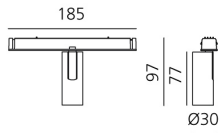

Vector Magnetic 30 - 6° 2700K DALI Brushed bronze

Carlotta de Bevilacqua

IP20   Dimmerable: 

LUMINAIRE

- Watt: **6W**
- Delivered lumens output: **475lm**
- CCT: **2700K**
- CRI: **80**
- Dimmable Typology: **Dali**

Notes

For operation use only Artemide Power Supply kit.

DESCRIPTION

Four sizes with three different beam angles each (spot, flood, wide flood) obtained by means of refractive or hybrid optical units. Junction arm integrated in the spotlight's body to keep the barycentre aligned with the track and prevent any imbalance in possible suspension versions of the track. The junction allows 360° rotation and 90° tilting for maximum emission adjustment freedom.

DIMENSIONS

- Height: **cm 9.7**
- Diameter: **cm 3**
- Base Length: **cm 18.5**
- Inclination: **-90+90**
- Rotation: **360°**

SOURCES INCLUDED

- Category: **Led**
- Number: **1**
- Watt: **6W**
- Color temperature (K): **2700K**
- CRI: **80**
- Color Tolerance: **MacAdam 3SDCM**
- Service Life: **L90(10K) 60500h**