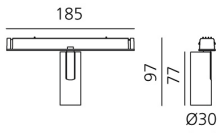

Vector Magnetic 30 - 6° 2700K DALI Brushed copper

Carlotta de Bevilacqua

IP20   Dimmerable: 

LUMINAIRE

- Watt: **6W**
- Delivered lumens output: **475lm**
- CCT: **2700K**
- CRI: **80**
- Dimmable Typology: **Dali**

Notes

For operation use only Artemide Power Supply kit.

DESCRIPTION

Four sizes with three different beam angles each (spot, flood, wide flood) obtained by means of refractive or hybrid optical units. Junction arm integrated in the spotlight's body to keep the barycentre aligned with the track and prevent any imbalance in possible suspension versions of the track. The junction allows 360° rotation and 90° tilting for maximum emission adjustment freedom.

DIMENSIONS

- Height: **cm 9.7**
- Diameter: **cm 3**
- Base Length: **cm 18.5**
- Inclination: **-90+90**
- Rotation: **360°**

SOURCES INCLUDED

- Category: **Led**
- Number: **1**
- Watt: **6W**
- Color temperature (K): **2700K**
- CRI: **80**
- Color Tolerance: **MacAdam 3SDCM**
- Service Life: **L90(10K) 60500h**