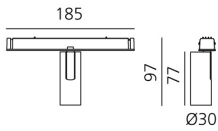

Vector Magnetic 30 - 6° 2700K DALI Brushed silver

Carlotta de Bevilacqua

IP20   Dimmerable: 

LUMINAIRE

- Watt: **6W**
- Delivered lumens output: **475lm**
- CCT: **2700K**
- CRI: **80**
- Dimmable Typology: **Dali**

Notes

For operation use only Artemide Power Supply kit.

DESCRIPTION

Four sizes with three different beam angles each (spot, flood, wide flood) obtained by means of refractive or hybrid optical units. Junction arm integrated in the spotlight's body to keep the barycentre aligned with the track and prevent any imbalance in possible suspension versions of the track. The junction allows 360° rotation and 90° tilting for maximum emission adjustment freedom.

DIMENSIONS

- Height: **cm 9.7**
- Diameter: **cm 3**
- Base Length: **cm 18.5**
- Inclination: **-90+90**
- Rotation: **360°**

SOURCES INCLUDED

- Category: **Led**
- Number: **1**
- Watt: **6W**
- Color temperature (K): **2700K**
- CRI: **80**
- Color Tolerance: **MacAdam 3SDCM**
- Service Life: **L90(10K) 60500h**