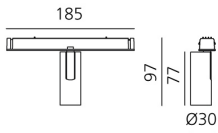

Vector Magnetic 30 - 6° 2700K DALI White

Carlotta de Bevilacqua

IP20   Dimmerable: 

LUMINAIRE

- Watt: **6W**
- Delivered lumens output: **475lm**
- CCT: **2700K**
- CRI: **80**
- Dimmable Typology: **Dali**

Notes

For operation use only Artemide Power Supply kit.

DESCRIPTION

Four sizes with three different beam angles each (spot, flood, wide flood) obtained by means of refractive or hybrid optical units. Junction arm integrated in the spotlight's body to keep the barycentre aligned with the track and prevent any imbalance in possible suspension versions of the track. The junction allows 360° rotation and 90° tilting for maximum emission adjustment freedom.

DIMENSIONS

- Height: **cm 9.7**
- Diameter: **cm 3**
- Base Length: **cm 18.5**
- Inclination: **-90+90**
- Rotation: **360°**

SOURCES INCLUDED

- Category: **Led**
- Number: **1**
- Watt: **6W**
- Color temperature (K): **2700K**
- CRI: **80**
- Color Tolerance: **MacAdam 3SDCM**
- Service Life: **L90(10K) 60500h**