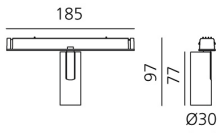

Vector Magnetic 30 - 6° 3000K DALI Brushed bronze

Carlotta de Bevilacqua

IP20   Dimmerable: 

LUMINAIRE

- Watt: **6W**
- Delivered lumens output: **475lm**
- CCT: **3000K**
- CRI: **80**
- Dimmable Typology: **Dali**

Notes

For operation use only Artemide Power Supply kit.

DESCRIPTION

Four sizes with three different beam angles each (spot, flood, wide flood) obtained by means of refractive or hybrid optical units. Junction arm integrated in the spotlight's body to keep the barycentre aligned with the track and prevent any imbalance in possible suspension versions of the track. The junction allows 360° rotation and 90° tilting for maximum emission adjustment freedom.

DIMENSIONS

- Height: **cm 9.7**
- Diameter: **cm 3**
- Base Length: **cm 18.5**
- Inclination: **-90+90**
- Rotation: **360°**

SOURCES INCLUDED

- Category: **Led**
- Number: **1**
- Watt: **6W**
- Color temperature (K): **3000K**
- CRI: **80**
- Color Tolerance: **MacAdam 3SDCM**
- Service Life: **L90 (10K) 60500h**