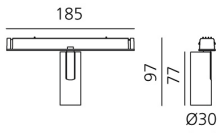

Vector Magnetic 30 - 6° 3000K DALI Brushed copper

Carlotta de Bevilacqua

IP20   Dimmerable: 

LUMINAIRE

- Watt: **6W**
- Delivered lumens output: **475lm**
- CCT: **3000K**
- CRI: **80**
- Dimmable Typology: **Dali**

Notes

For operation use only Artemide Power Supply kit.

DESCRIPTION

Four sizes with three different beam angles each (spot, flood, wide flood) obtained by means of refractive or hybrid optical units. Junction arm integrated in the spotlight's body to keep the barycentre aligned with the track and prevent any imbalance in possible suspension versions of the track. The junction allows 360° rotation and 90° tilting for maximum emission adjustment freedom.

DIMENSIONS

- Height: **cm 9.7**
- Diameter: **cm 3**
- Base Length: **cm 18.5**
- Inclination: **-90+90**
- Rotation: **360°**

SOURCES INCLUDED

- Category: **Led**
- Number: **1**
- Watt: **6W**
- Color temperature (K): **3000K**
- CRI: **80**
- Color Tolerance: **MacAdam 3SDCM**
- Service Life: **L90 (10K) 60500h**