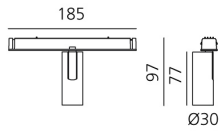

LUMINAIRE

- Watt: **6W**
- Delivered lumens output: **475lm**
- CCT: **3000K**
- CRI: **80**
- Dimmable Typology: **Dali**

Notes

For operation use only Artemide Power Supply kit.

DESCRIPTION

Four sizes with three different beam angles each (spot, flood, wide flood) obtained by means of refractive or hybrid optical units. Junction arm integrated in the spotlight's body to keep the barycentre aligned with the track and prevent any imbalance in possible suspension versions of the track. The junction allows 360° rotation and 90° tilting for maximum emission adjustment freedom.

PRODUCT CODE: AP80115

FEATURES

- Article Code: **AP80115**
- Colour: **Brushed Silver**
- Installation: **TrackProjector**
- Series: **Architectural Indoor**
- Environment: **Indoor**
- design by: **Carlotta de Bevilacqua**

DIMENSIONS

- Height: **cm 9.7**
- Diameter: **cm 3**
- Base Length: **cm 18.5**
- Inclination: **-90+90**
- Rotation: **360°**

SOURCES INCLUDED

- Category: **Led**
- Number: **1**
- Watt: **6W**
- Color temperature (K): **3000K**
- CRI: **80**
- Color Tolerance: **MacAdam 3SDCM**
- Service Life: **L90 (10K) 60500h**