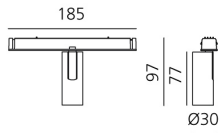

Vector Magnetic 30 - 6° 3000K DALI White

Carlotta de Bevilacqua

IP20   Dimmerable: 

LUMINAIRE

- Watt: **6W**
- Delivered lumens output: **475lm**
- CCT: **3000K**
- CRI: **80**
- Dimmable Typology: **Dali**

Notes

For operation use only Artemide Power Supply kit.

DESCRIPTION

Four sizes with three different beam angles each (spot, flood, wide flood) obtained by means of refractive or hybrid optical units. Junction arm integrated in the spotlight's body to keep the barycentre aligned with the track and prevent any imbalance in possible suspension versions of the track. The junction allows 360° rotation and 90° tilting for maximum emission adjustment freedom.

DIMENSIONS

- Height: **cm 9.7**
- Diameter: **cm 3**
- Base Length: **cm 18.5**
- Inclination: **-90+90**
- Rotation: **360°**

SOURCES INCLUDED

- Category: **Led**
- Number: **1**
- Watt: **6W**
- Color temperature (K): **3000K**
- CRI: **80**
- Color Tolerance: **MacAdam 3SDCM**
- Service Life: **L90 (10K) 60500h**