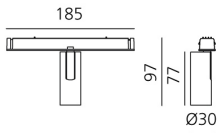

Vector Magnetic 30 - 6° 4000K DALI Black

Carlotta de Bevilacqua

IP20   Dimmerable: 

LUMINAIRE

- Watt: **6W**
- Delivered lumens output: **475lm**
- CCT: **4000K**
- CRI: **80**
- Dimmable Typology: **Dali**

Notes

For operation use only Artemide Power Supply kit.

DESCRIPTION

Four sizes with three different beam angles each (spot, flood, wide flood) obtained by means of refractive or hybrid optical units. Junction arm integrated in the spotlight's body to keep the barycentre aligned with the track and prevent any imbalance in possible suspension versions of the track. The junction allows 360° rotation and 90° tilting for maximum emission adjustment freedom.

DIMENSIONS

- Height: **cm 9.7**
- Diameter: **cm 3**
- Base Length: **cm 18.5**
- Inclination: **-90+90**
- Rotation: **360°**

SOURCES INCLUDED

- Category: **Led**
- Number: **1**
- Watt: **6W**
- Color temperature (K): **4000K**
- CRI: **80**
- Color Tolerance: **MacAdam 3SDCM**
- Service Life: **L90 (10K) 60500h**