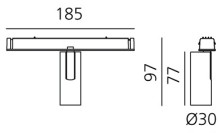

LUMINAIRE

- Watt: **6W**
- Delivered lumens output: **475lm**
- CCT: **4000K**
- CRI: **80**
- Dimmable Typology: **Dali**

Notes

For operation use only Artemide Power Supply kit.

DESCRIPTION

Four sizes with three different beam angles each (spot, flood, wide flood) obtained by means of refractive or hybrid optical units. Junction arm integrated in the spotlight's body to keep the barycentre aligned with the track and prevent any imbalance in possible suspension versions of the track. The junction allows 360° rotation and 90° tilting for maximum emission adjustment freedom.

PRODUCT CODE: AP85120

FEATURES

- Article Code: **AP85120**
- Colour: **Brushed Bronze**
- Installation: **TrackProjector**
- Series: **Architectural Indoor**
- Environment: **Indoor**
- design by: **Carlotta de Bevilacqua**

DIMENSIONS

- Height: **cm 9.7**
- Diameter: **cm 3**
- Base Length: **cm 18.5**
- Inclination: **-90+90**
- Rotation: **360°**

SOURCES INCLUDED

- Category: **Led**
- Number: **1**
- Watt: **6W**
- Color temperature (K): **4000K**
- CRI: **80**
- Color Tolerance: **MacAdam 3SDCM**
- Service Life: **L90 (10K) 60500h**