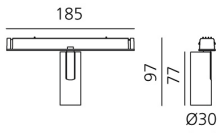

Vector Magnetic 30 - 6° 4000K DALI Brushed silver

Carlotta de Bevilacqua

IP20   Dimmerable: 

LUMINAIRE

- Watt: **6W**
- Delivered lumens output: **475lm**
- CCT: **4000K**
- CRI: **80**
- Dimmable Typology: **Dali**

Notes

For operation use only Artemide Power Supply kit.

DESCRIPTION

Four sizes with three different beam angles each (spot, flood, wide flood) obtained by means of refractive or hybrid optical units. Junction arm integrated in the spotlight's body to keep the barycentre aligned with the track and prevent any imbalance in possible suspension versions of the track. The junction allows 360° rotation and 90° tilting for maximum emission adjustment freedom.

DIMENSIONS

- Height: **cm 9.7**
- Diameter: **cm 3**
- Base Length: **cm 18.5**
- Inclination: **-90+90**
- Rotation: **360°**

SOURCES INCLUDED

- Category: **Led**
- Number: **1**
- Watt: **6W**
- Color temperature (K): **4000K**
- CRI: **80**
- Color Tolerance: **MacAdam 3SDCM**
- Service Life: **L90 (10K) 60500h**