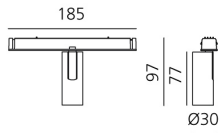

Vector Magnetic 30 - 6° 4000K DALI White

Carlotta de Bevilacqua

IP20   Dimmerable: 

LUMINAIRE

- Watt: **6W**
- Delivered lumens output: **475lm**
- CCT: **4000K**
- CRI: **80**
- Dimmable Typology: **Dali**

Notes

For operation use only Artemide Power Supply kit.

DESCRIPTION

Four sizes with three different beam angles each (spot, flood, wide flood) obtained by means of refractive or hybrid optical units. Junction arm integrated in the spotlight's body to keep the barycentre aligned with the track and prevent any imbalance in possible suspension versions of the track. The junction allows 360° rotation and 90° tilting for maximum emission adjustment freedom.

DIMENSIONS

- Height: **cm 9.7**
- Diameter: **cm 3**
- Base Length: **cm 18.5**
- Inclination: **-90+90**
- Rotation: **360°**

SOURCES INCLUDED

- Category: **Led**
- Number: **1**
- Watt: **6W**
- Color temperature (K): **4000K**
- CRI: **80**
- Color Tolerance: **MacAdam 3SDCM**
- Service Life: **L90 (10K) 60500h**