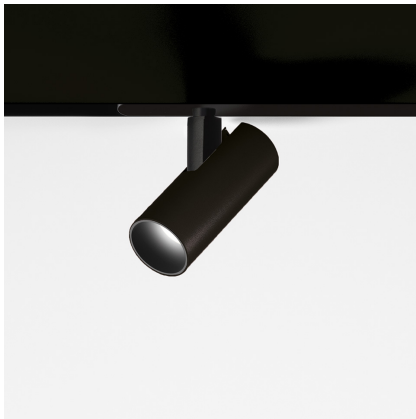

# Vector Magnetic 40 - 13° 2700K DALI Black

Carlotta de Bevilacqua

IP20   Dimmerable: 

## LUMINAIRE

- Watt: **10W**
- Delivered lumens output: **505lm**
- CCT: **2700K**
- Efficiency: **81%**
- Efficacy: **50.53lm/W**
- CRI: **90**
- Dimmable Typology: **Dali**

## DESCRIPTION

Four sizes with three different beam angles each (spot, flood, wide flood) obtained by means of refractive or hybrid optical units. Junction arm integrated in the spotlight's body to keep the barycentre aligned with the track and prevent any imbalance in possible suspension versions of the track. The junction allows 360° rotation and 90° tilting for maximum emission adjustment freedom.

## DIMENSIONS

- Height: **cm 12.7**
- Diameter: **cm 4**
- Base Length: **cm 24.8**
- Inclination: **-90+90**
- Rotation: **360°**
- Weight: **cm 0.3**