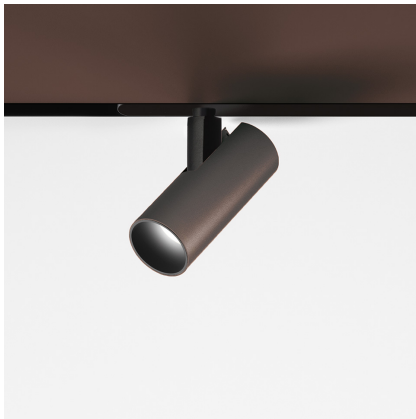

# Vector Magnetic 40 - 13° 2700K DALI Brushed bronze

Carlotta de Bevilacqua

IP20   Dimmerable: 

## DESCRIPTION

Four sizes with three different beam angles each (spot, flood, wide flood) obtained by means of refractive or hybrid optical units. Junction arm integrated in the spotlight's body to keep the barycentre aligned with the track and prevent any imbalance in possible suspension versions of the track. The junction allows 360° rotation and 90° tilting for maximum emission adjustment freedom.

## DIMENSIONS

- Height: **cm 12.7**
- Diameter: **cm 4**
- Base Length: **cm 24.8**
- Inclination: **-90+90**
- Rotation: **360°**
- Weight: **cm 0.3**