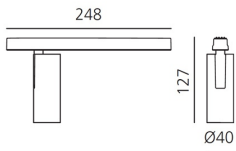

Vector Magnetic 40 - 13° 2700K DALI White

Carlotta de Bevilacqua

IP20   Dimmerable: 

LUMINAIRE

- Watt: **10W**
- Delivered lumens output: **505lm**
- CCT: **2700K**
- Efficiency: **81%**
- Efficacy: **50.53lm/W**
- CRI: **90**
- Dimmable Typology: **Dali**

Notes

For operation use only Artemide Power Supply kit.

DESCRIPTION

Four sizes with three different beam angles each (spot, flood, wide flood) obtained by means of refractive or hybrid optical units. Junction arm integrated in the spotlight's body to keep the barycentre aligned with the track and prevent any imbalance in possible suspension versions of the track. The junction allows 360° rotation and 90° tilting for maximum emission adjustment freedom.

DIMENSIONS

- Height: **cm 12.7**
- Diameter: **cm 4**
- Base Length: **cm 24.8**
- Inclination: **-90+90**
- Rotation: **360°**
- Weight: **cm 0.3**

SOURCES INCLUDED

- Category: **Led**
- Number: **1**
- Watt: **10W**
- Color temperature (K): **2700K**
- CRI: **90**
- Color Tolerance: **MacAdam 3SDCM**
- Service Life: **L70 (6K) 50000h**