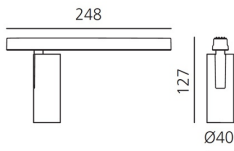

Vector Magnetic 40 - 13° 3000K DALI Black

Carlotta de Bevilacqua

IP20   Dimmerable: 

LUMINAIRE

- Watt: **10W**
- Delivered lumens output: **541lm**
- CCT: **3000K**
- Efficiency: **81%**
- Efficacy: **54.09lm/W**
- CRI: **90**
- Dimmable Typology: **Dali**

Notes

For operation use only Artemide Power Supply kit.

DESCRIPTION

Four sizes with three different beam angles each (spot, flood, wide flood) obtained by means of refractive or hybrid optical units. Junction arm integrated in the spotlight's body to keep the barycentre aligned with the track and prevent any imbalance in possible suspension versions of the track. The junction allows 360° rotation and 90° tilting for maximum emission adjustment freedom.

DIMENSIONS

- Height: **cm 12.7**
- Diameter: **cm 4**
- Base Length: **cm 24.8**
- Inclination: **-90+90**
- Rotation: **360°**
- Weight: **cm 0.3**

SOURCES INCLUDED

- Category: **Led**
- Number: **1**
- Watt: **10W**
- Color temperature (K): **3000K**
- CRI: **90**
- Color Tolerance: **MacAdam 3SDCM**
- Service Life: **L90 (10K) 60500h**