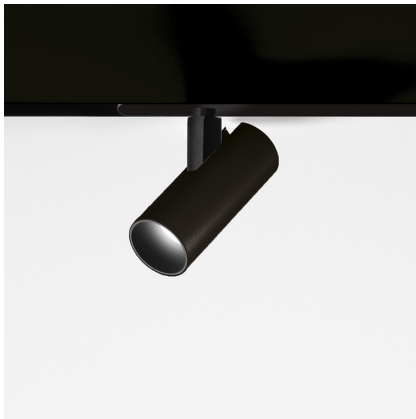

Vector Magnetic 40 - 13° 3000K DALI Black

Carlotta de Bevilacqua

IP20   Dimmerable: 

LUMINAIRE

- Watt: **10W**
- Delivered lumens output: **541lm**
- CCT: **3000K**
- Efficiency: **81%**
- Efficacy: **54.09lm/W**
- CRI: **90**
- Dimmable Typology: **Dali**

Notes

For operation use only Artemide Power Supply kit.

DESCRIPTION

Four sizes with three different beam angles each (spot, flood, wide flood) obtained by means of refractive or hybrid optical units. Junction arm integrated in the spotlight's body to keep the barycentre aligned with the track and prevent any imbalance in possible suspension versions of the track. The junction allows 360° rotation and 90° tilting for maximum emission adjustment freedom.

PRODUCT CODE: AP00104

FEATURES

- Article Code: **AP00104**
- Colour: **Black**
- Installation: **ProjectorTrack**
- Series: **Architectural Indoor**
- Environment: **Indoor**
- design by: **Carlotta de Bevilacqua**

DIMENSIONS

- Height: **cm 12.7**
- Diameter: **cm 4**
- Base Length: **cm 24.8**
- Inclination: **-90+90**
- Rotation: **360°**
- Weight: **cm 0.3**

SOURCES INCLUDED

- Category: **Led**
- Number: **1**
- Watt: **10W**
- Color temperature (K): **3000K**
- CRI: **90**
- Color Tolerance: **MacAdam 3SDCM**
- Service Life: **L90 (10K) 60500h**