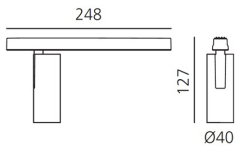

Vector Magnetic 40 - 13° 3000K DALI Brushed silver

Carlotta de Bevilacqua

IP20   Dimmerable: 

LUMINAIRE

- Watt: **10W**
- Delivered lumens output: **541lm**
- CCT: **3000K**
- Efficiency: **81%**
- Efficacy: **54.09lm/W**
- CRI: **90**
- Dimmable Typology: **Dali**

Notes

For operation use only Artemide Power Supply kit.

DESCRIPTION

Four sizes with three different beam angles each (spot, flood, wide flood) obtained by means of refractive or hybrid optical units. Junction arm integrated in the spotlight's body to keep the barycentre aligned with the track and prevent any imbalance in possible suspension versions of the track. The junction allows 360° rotation and 90° tilting for maximum emission adjustment freedom.

DIMENSIONS

- Height: **cm 12.7**
- Diameter: **cm 4**
- Base Length: **cm 24.8**
- Inclination: **-90+90**
- Rotation: **360°**
- Weight: **cm 0.3**

SOURCES INCLUDED

- Category: **Led**
- Number: **1**
- Watt: **10W**
- Color temperature (K): **3000K**
- CRI: **90**
- Color Tolerance: **MacAdam 3SDCM**
- Service Life: **L90 (10K) 60500h**